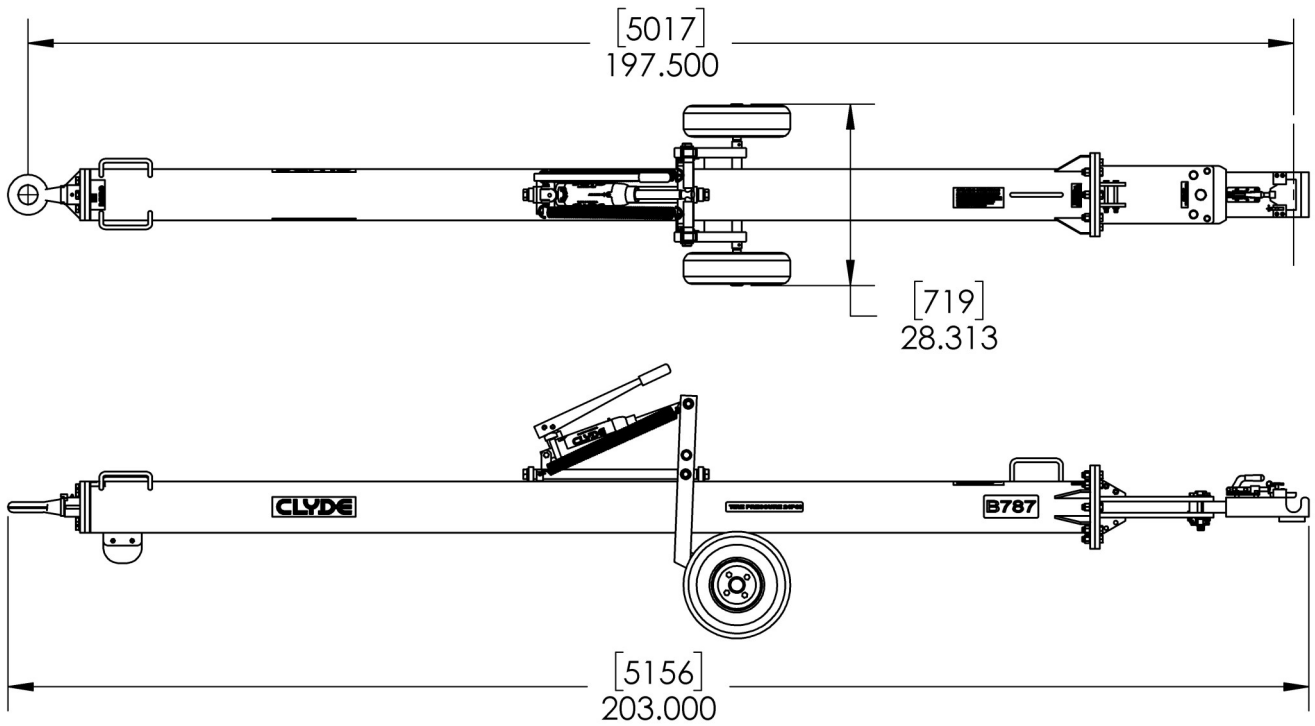

15F3045

B787/777 Towbar

Building Quality Ground Support Products Since 1961

- 8" OD x 8' High strength steel tube
- Fully retractable hydraulic running gear for adjustable height
- Safety lock system to avoid separation from aircraft
- Durable powder coat paint
- Quality shear bolts for aircraft protection
- Extra set of shear bolts included
- Pneumatic tires
- Options:
 - Solid tires
 - Cushioned lunette assembly
- Model Fits:
 - B787 (All Series)
 - B777

Clyde Machines
P.O. Box 194
1150 Hwy 55 N.
Glenwood, MN 56334 USA
(320) 634-4504
(320) 634-4506 Fax

www.clydemachines.com

CLYDE

15F3045

B787/777 Towbar

Shipping Information

- Shipping Dimensions:
 - Weight — 750 lbs.
 - Length — 203”
 - Width — 29”
 - Height — 25”
- Crated Dimensions:
 - Weight — 1135 lbs.
 - Length — 208”
 - Width — 26”
 - Height — 36”

* “Clyde offers a model 15F2842 B777
Only towbar with shearbolts tailored to all
series of B777”

CLYDE

Clyde Machines
P.O. Box 194
1150 Hwy 55 N.
Glenwood, MN 56334 USA
(320) 634-4504
(320) 634-4506 Fax