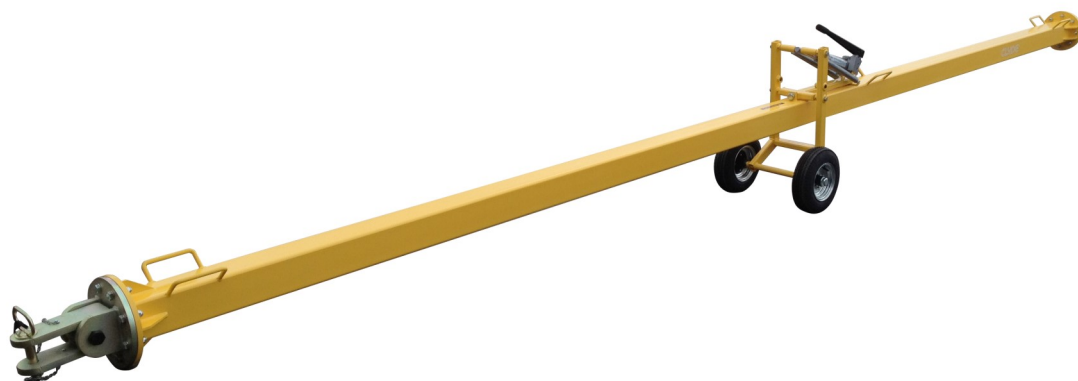

15F3132

# Nuclear Towbar

Building Quality Ground Support Products Since 1961

- Designed to pull spent fuel caskets
- Fully retractable hydraulic running gear for adjustable height
- Durable powder coat paint
- Pneumatic tires
- Options:
  - Foam filled tires
  - Solid tires