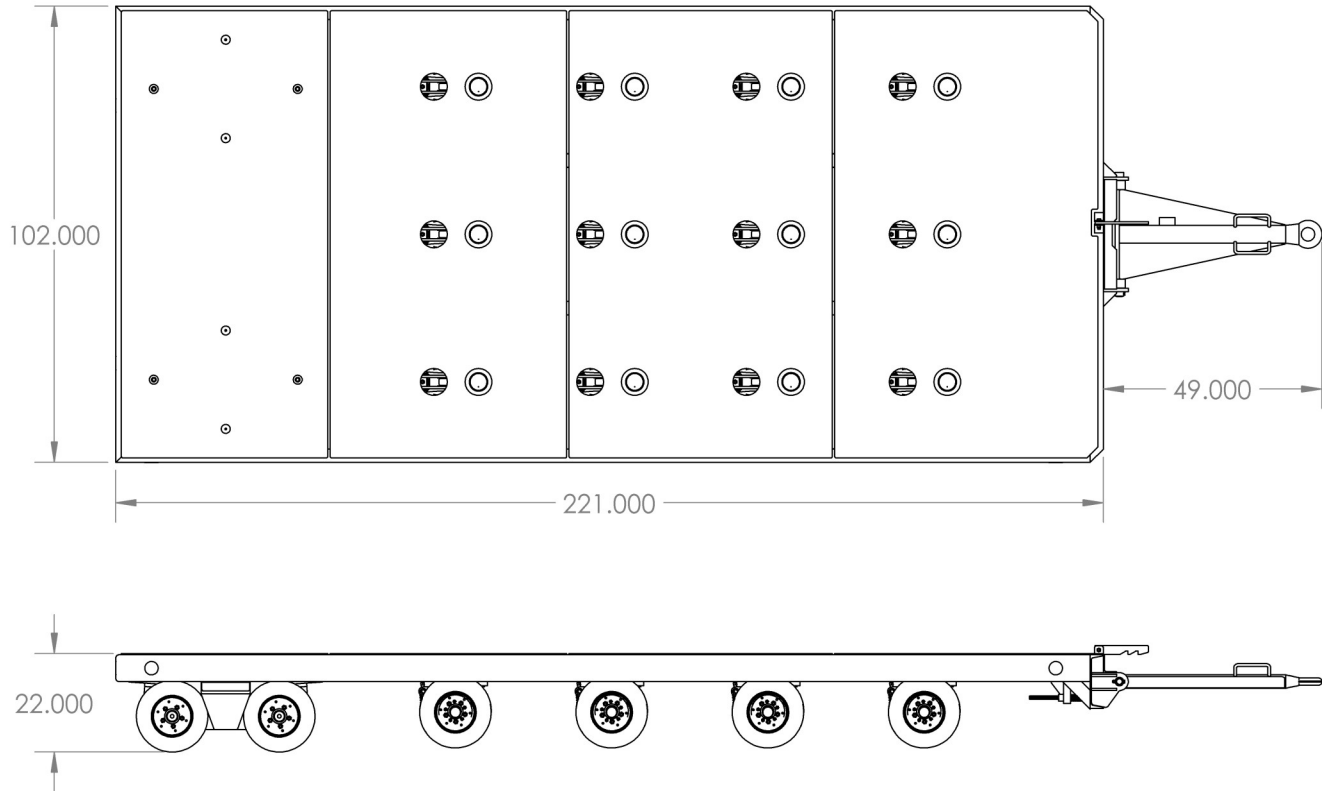

15F3116

Cargo Trailer

Shipping Information

- Weight - 6,450 lbs.

CLYDE

Clyde Machines
P.O. Box 194
1150 Hwy 55 N.
Glenwood, MN 56334 USA
(320) 634-4504
(320) 634-4506 Fax

www.clydemachines.com