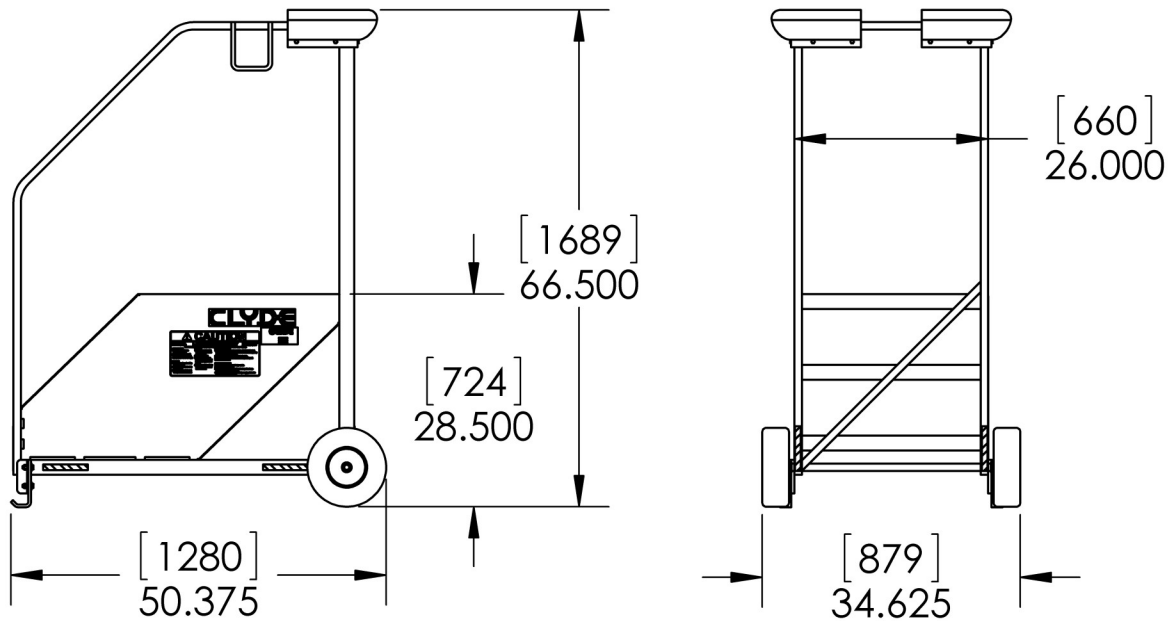

15F3424

GPU/Lav Stand

Building Quality Ground Support Products Since 1961

- Light and easy to maneuver with one person
- Top step height of 28.5"
- Power cord holster
- Replaceable foot pads
- Bumpers to protect aircraft
- Foam filled tires
- Durable powder coat finish
- Complies with Arizona and California OSHA requirements

CLYDE

Clyde Machines
P.O. Box 194
1150 Hwy 55 N.
Glenwood, MN 56334 USA
(320) 634-4504
(320) 634-4506 Fax

www.clydemachines.com

15F3424

GPU/Lav Stand

Shipping Information

- Dimensions:
 - Weight - 145 lbs
 - Length - 50.5"
 - Width - 34.75"
 - Height - 66.50"