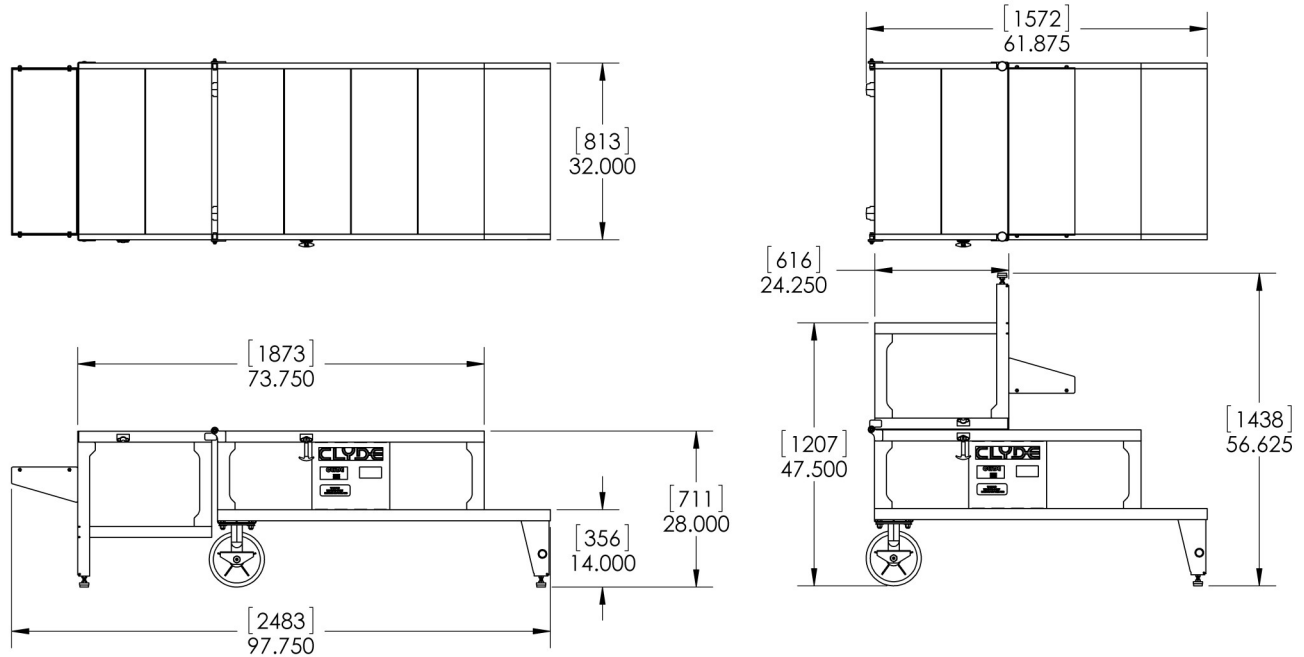

# Folding Stand

Building Quality Ground Support Products Since 1961

- 500 lb. capacity
- Light and easy to maneuver
- Working Height at 28" with platform at 73.75" x 32"
- Working Height at 47.5" with platform at 24.25" x 32"
- Non slip Morton steps
- 6" wheels with brakes
- Adjustable floor pads
- Durable powder coat finish

### Shipping Information

- Dimensions:
  - Weight - 290 lbs.
  - Length - 62"
  - Width - 32"
  - Height - 57"