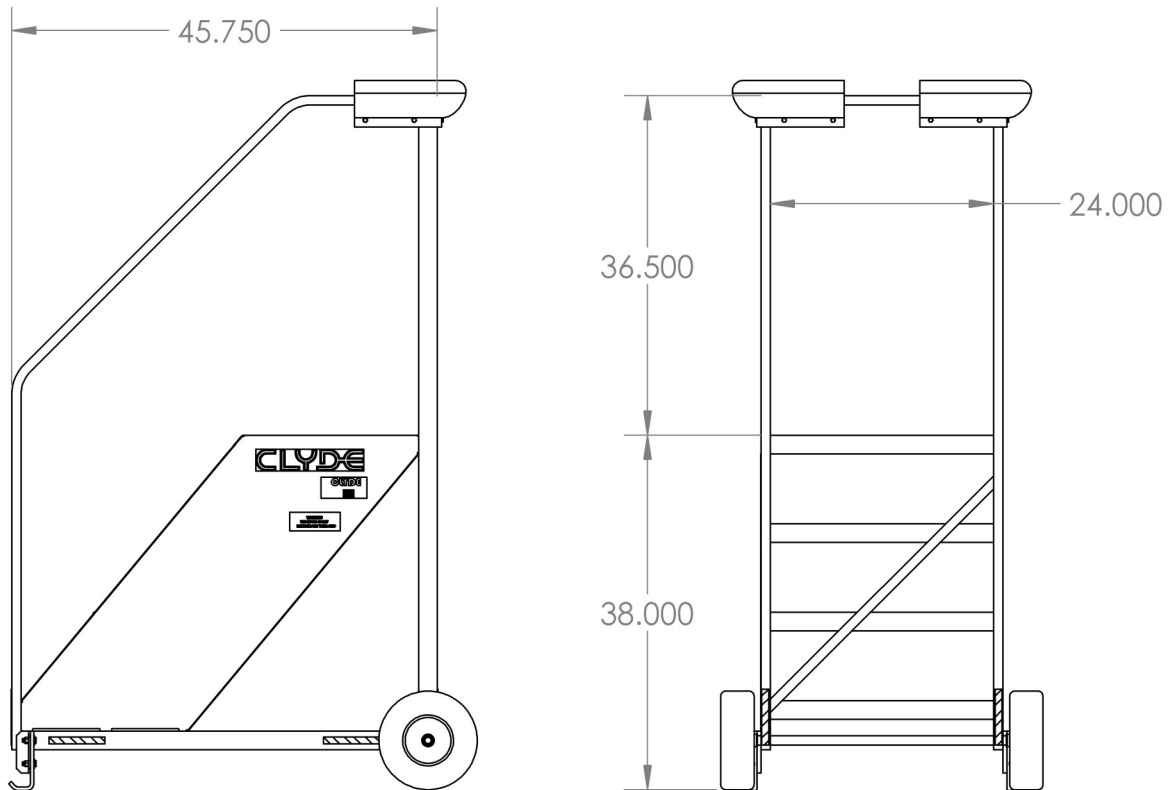

15F3147

Lav Stand

Building Quality Ground Support Products Since 1961

- Light and easy to maneuver with one person
- Top step height of 38"
- Replaceable foot pads
- Bumpers to protect aircraft
- Foam filled tires
- Durable powder coat finish
- Complies with Arizona and California OSHA requirements

CLYDE

Clyde Machines
P.O. Box 194
1150 Hwy 55 N.
Glenwood, MN 56334 USA
(320) 634-4504
(320) 634-4506 Fax

www.clydemachines.com

15F3147

Lav Stand

Shipping Information

- Dimensions:
 - Weight - 140 lbs.
 - Length - 50"
 - Width - 34.75"
 - Height - 76.5"