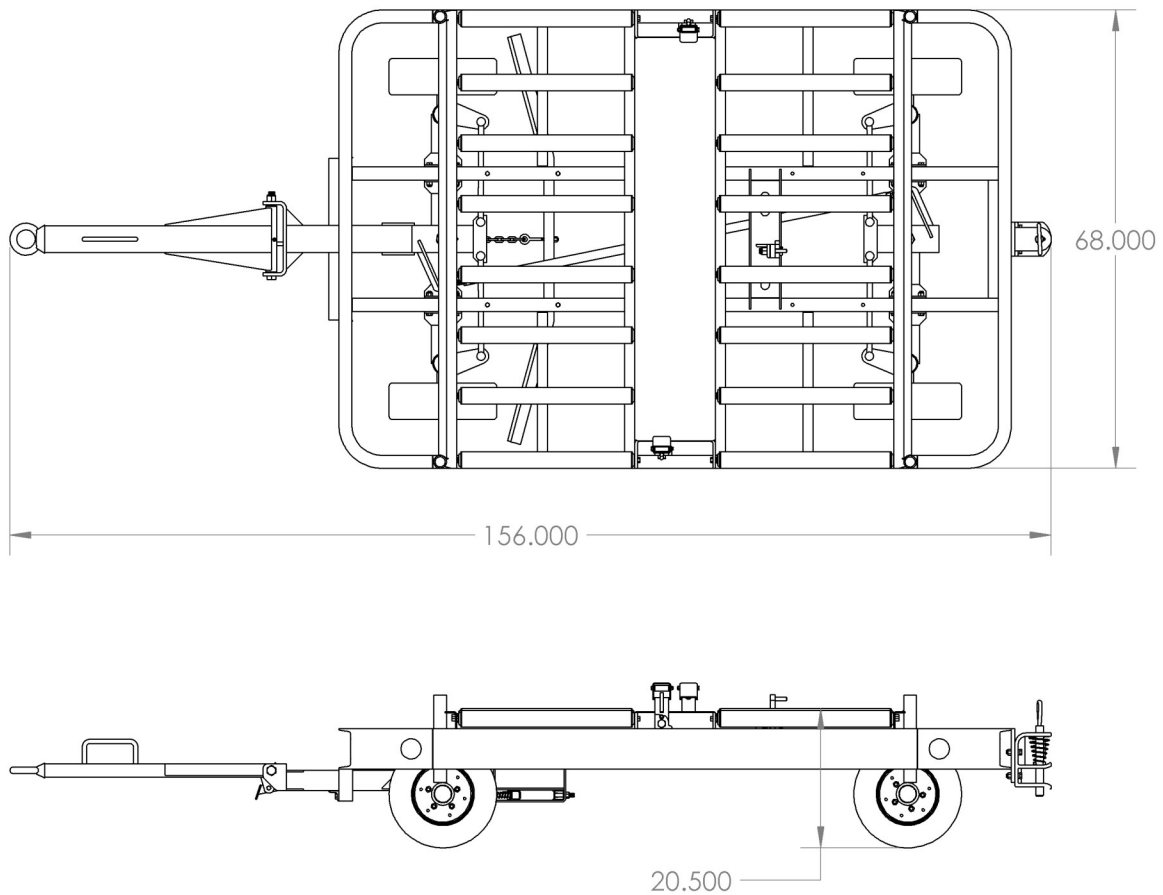

15F2990 & 15F2995

Container Trailer

* Picture shown with optional front bumper

Building Quality Ground Support Products Since 1961

- Cargo Capacity - 3500 lbs.
- Pallet Capacity - LD1, LD2, and LD3
- Two wheel steering (15F2990), Four wheel steering (15F2995)
- Trailers are stackable for easy storage and safe shipping
- Towbar activated parking brake
- Diamond plate walkway
- End guides at front and rear
- 4.00 x 8, 3 stage solid tires on 7 ga. rims
- Max tow speed 15 mph (24 kph)
- Durable powder coat finish
- Under carriage protection (optional)

CLYDE

Clyde Machines
P.O. Box 194
1150 Hwy 55 N.
Glenwood, MN 56334 USA
(320) 634-4504
(320) 634-4506 Fax

www.clydemachines.com

15F2990 & 15F2995

Container Trailer

Shipping Information

- Dimensions:
 - Weight - 1100 lbs.
 - Length (towbar up) - 134"
 - Length (towbar down) - 156"
 - Width - 68"
 - Height - 24"