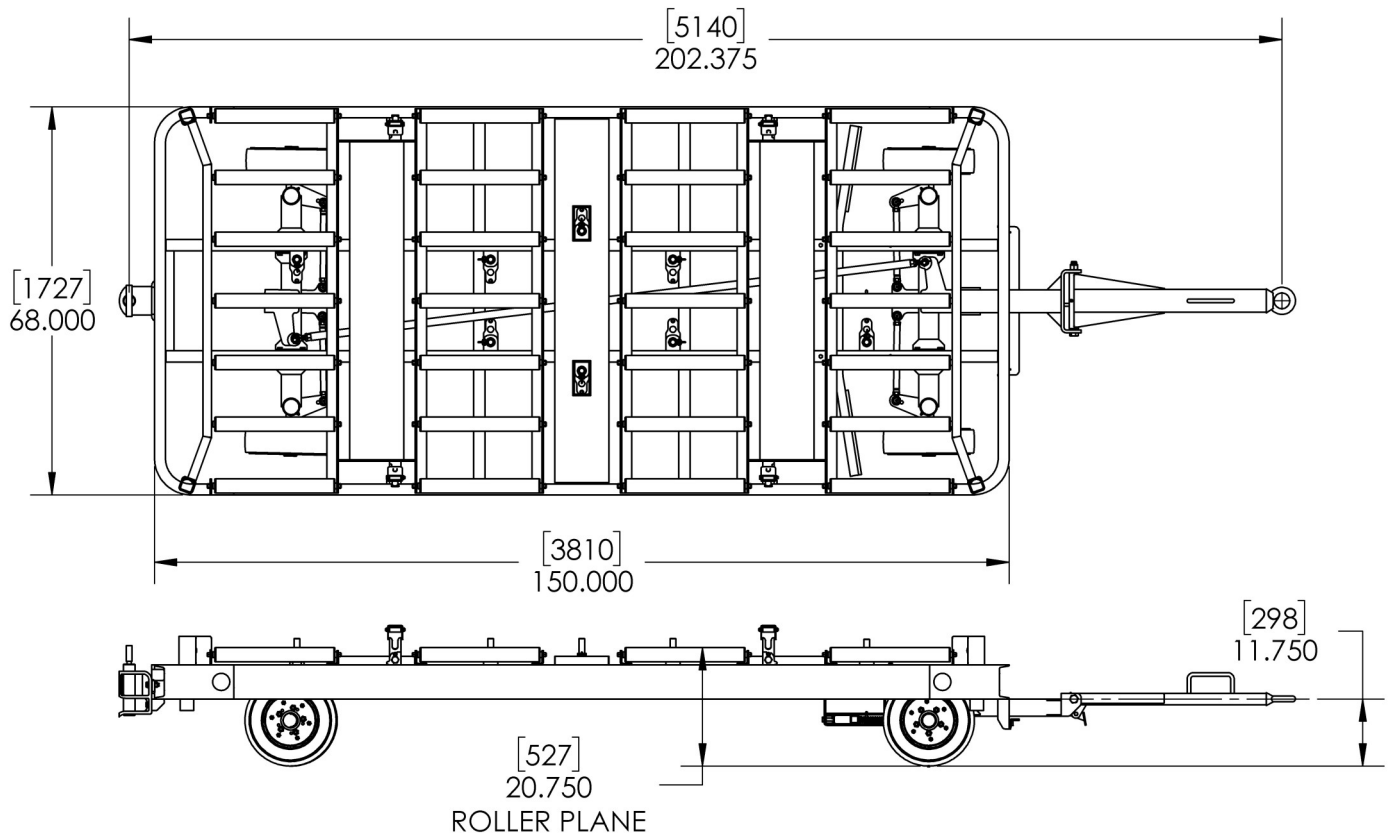

### Building Quality Ground Support Products Since 1961

- Cargo capacity - 7000 lbs.
- Pallet capacity - (2) LD-1, (2) LD-2, (2) LD-3 or (1) LD-4, or (1) LD-8, or (1) LD-11
- Two wheel steering (15F2890), four wheel steering (15F2896)
- Trailers are stackable for easy storage and safe shipping
- Towbar activated parking brake
- Grip strut walkways
- Spring loaded vertical restraints
- End guides at front and rear
- 4.00 x 8, 3 stage solid tires on 7 ga. rims
- Max tow speed 15 mph (24 kph)
- Durable powder coat finish
- Under carriage protection (optional)

### Shipping Information

- Dimensions:
  - Weight - 1540 lbs.
  - length (towbar up) - 186"
  - length (towbar down) - 205"
  - Width - 68"
  - Height - 24"