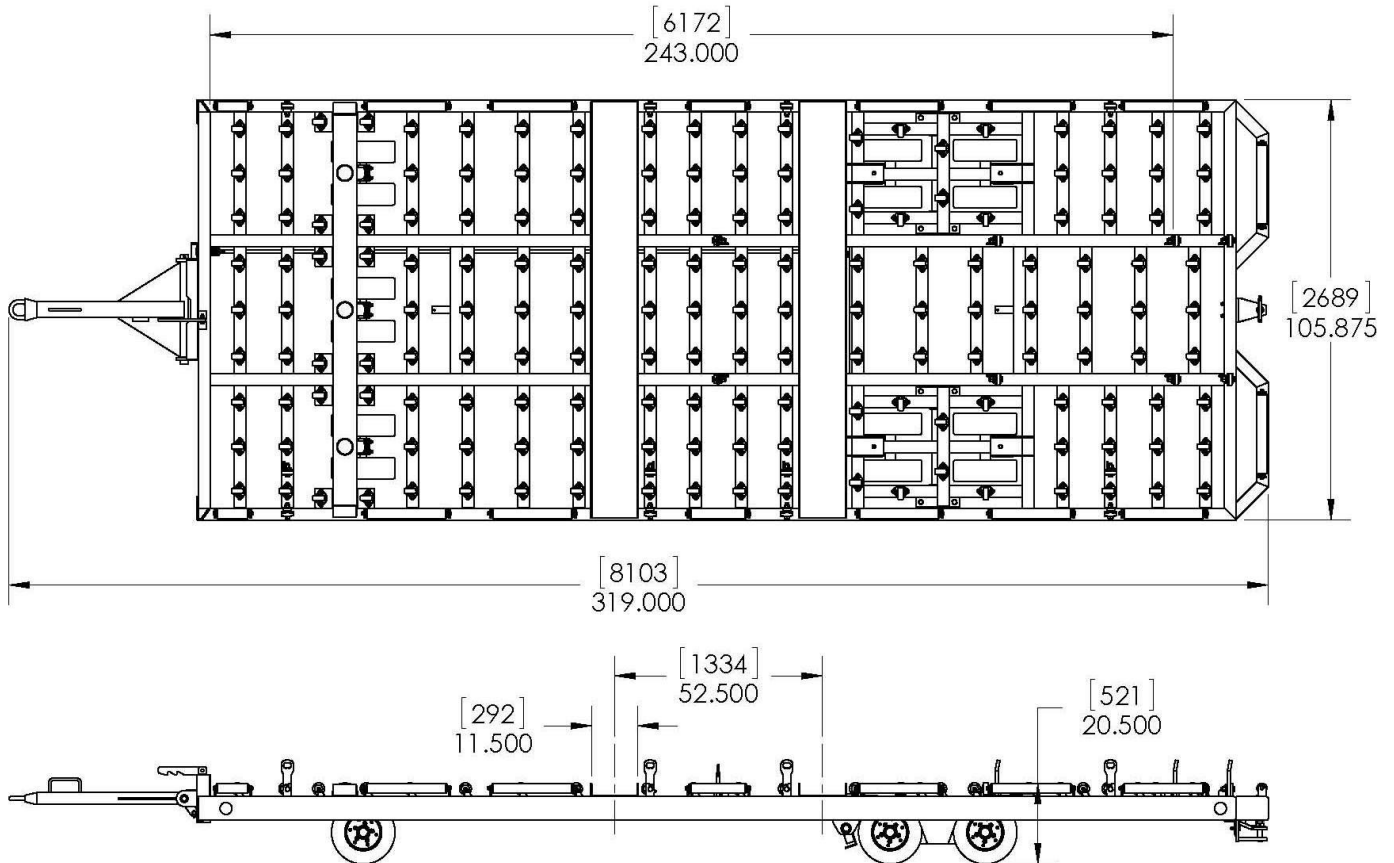

15F2925

20' Cargo Pallet Trailer

Building Quality Ground Support Products Since 1961

- Cargo Capacity 30,000 lbs.
- Pallet capacity — (2) 96" x 125" or (1) 96" x 240"
- Triple front caster wheels
- (4) sets of dual rear wheel on tandem axels
- Towbar actuated rear brakes
- Forklift Tine ways from side-to-side
- Spring loaded tip-up stops
- Heavy duty rear hitch
- Side or End load with 2.5" lead on rollers
- 4.00 x 8, 3 stage solid tires on 7 ga. rims

CLYDE

Clyde Machines
P.O. Box 194
1150 Hwy 55 N.
Glenwood, MN 56334 USA
(320) 634-4504
(320) 634-4506 Fax

www.clydemachines.com

15F2925

20' Cargo Pallet Trailer

Shipping Information

- Dimensions:
 - Weight - 4800 lbs.
 - Length (towbar up) - 283"
 - Length (towbar down) - 319"
 - Width - 106"
 - Height - 24"