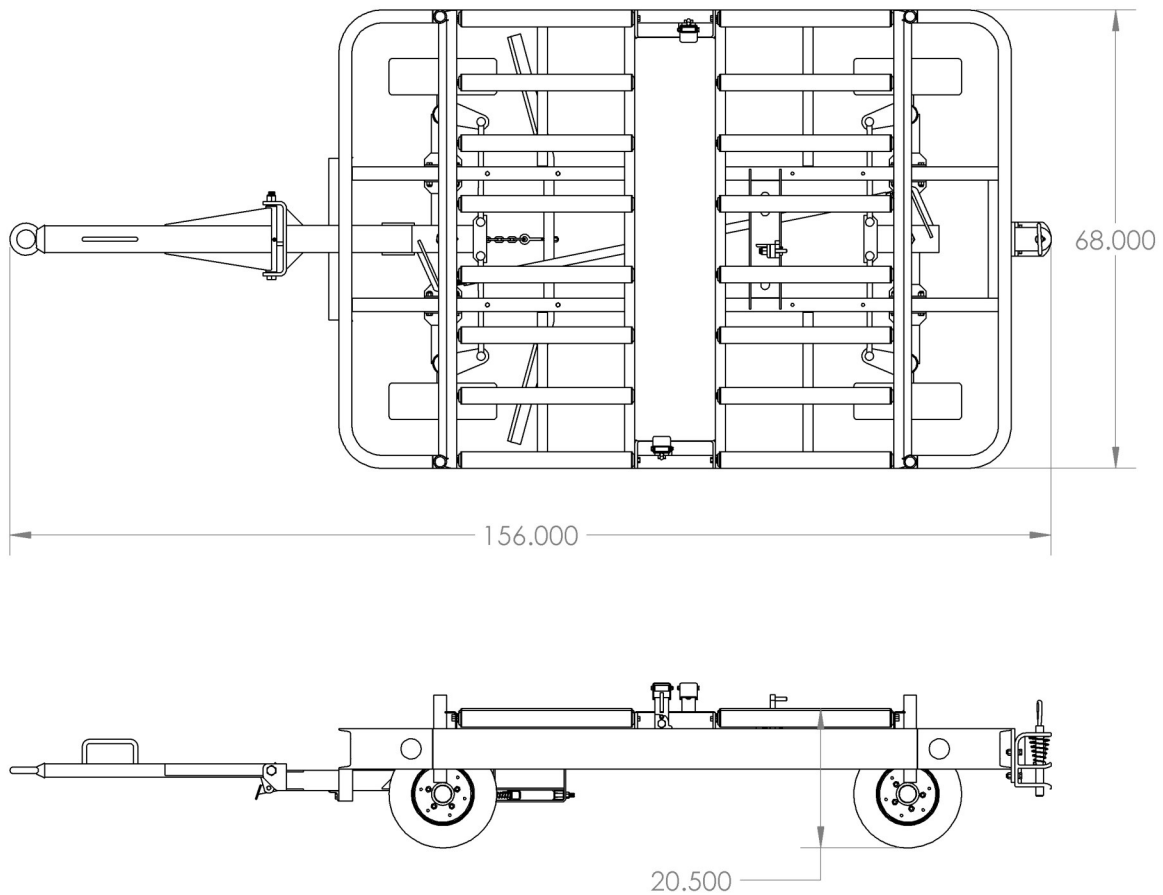

# Container Trailer

\* Picture shown with optional front bumper

**Building Quality Ground Support Products Since 1961**

- Cargo Capacity - 3500 lbs.
- Pallet Capacity - LD1, LD2, and LD3
- Two wheel steering (15F4990), Four wheel steering (15F4995)
- Trailers are stackable for easy storage and safe shipping
- Towbar activated parking brake
- Diamond plate walkway
- End guides at front and rear
- 4.00 x 8, 3 stage solid tires on 7 ga. rims
- Max tow speed 15 mph (24 kph)
- Durable powder coat finish
- Under carriage protection (optional)

## Shipping Information

- Dimensions:
  - Weight - 1100 lbs.
  - Length (towbar up) - 134"
  - Length (towbar down) - 156"
  - Width - 68"
  - Height - 24"

**CLYDE**

**Clyde Machines**  
P.O. Box 194  
1150 Hwy 55 N.  
Glenwood, MN 56334 USA  
(320) 634-4504  
(320) 634-4506 Fax