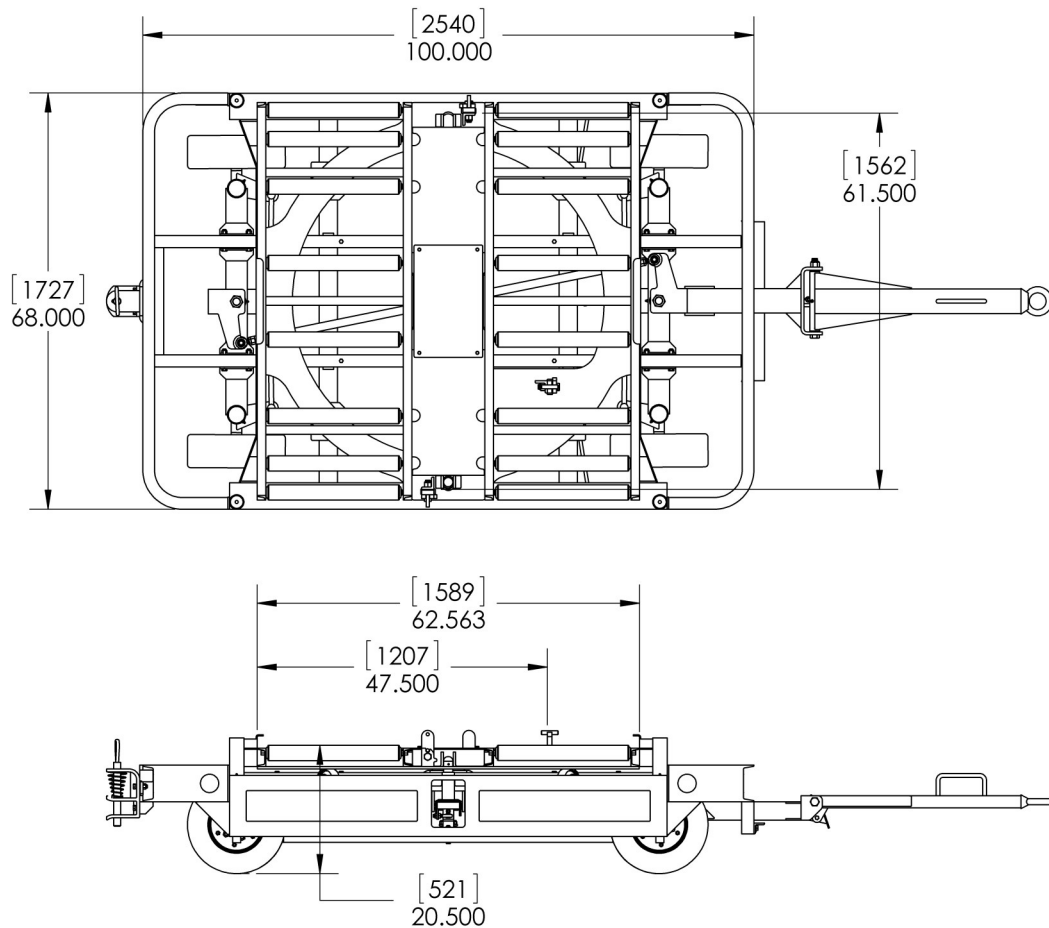

15F4050 & 15F4055

Container Trailer

Building Quality Ground Support Products Since 1961

- Cargo Capacity - 3500 lbs.
- Pallet Capacity - LD1, LD2, and LD3
- Two wheel steering (15F4055), Four wheel steering (15F4050)
- Rotates on centralized turntable with four supporting casters
- Towbar activated parking brake
- Long tie rod protected from impact
- Diamond plate walkway
- 4.00 x 8, 3 stage solid tires on 7 ga. rims
- Max tow speed 15 mph (24 kph)
- Durable powder coat finish
- Under carriage protection (optional)

CLYDE

Clyde Machines
P.O. Box 194
1150 Hwy 55 N.
Glenwood, MN 56334 USA
(320) 634-4504
(320) 634-4506 Fax

www.clydemachines.com

15F4050 & 15F4055

Container Trailer

Shipping Information

- Dimensions:
 - Weight - 1535 lbs.
 - Length - (Towbar up) - 134"
 - Length - (towbar down) - 156"
 - Width - 68"
 - Height - 24"