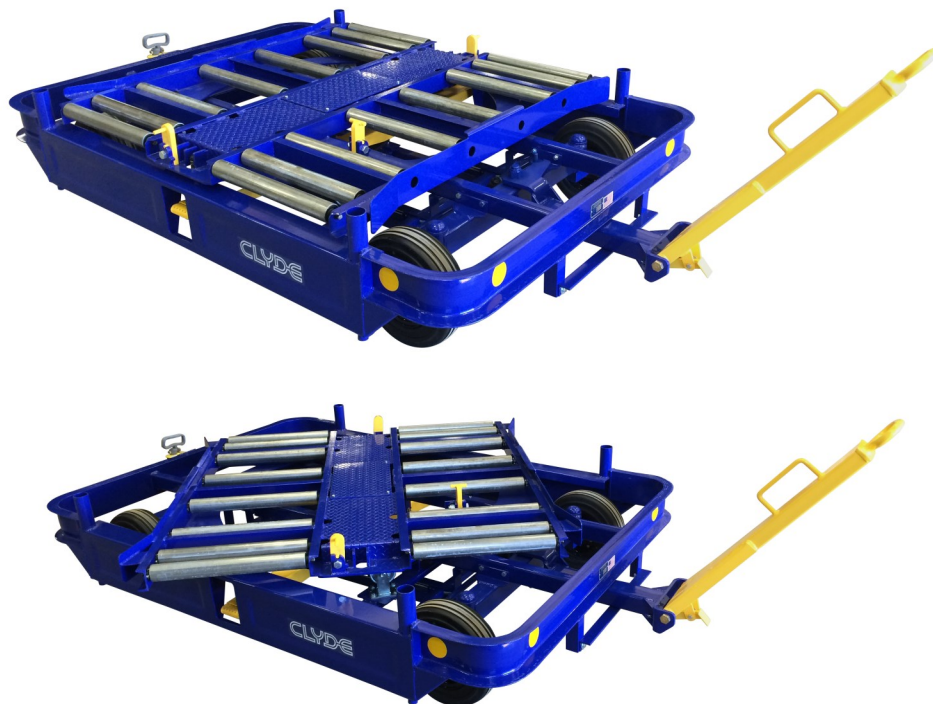

15F4050 & 15F4055

Container Trailer

Building Quality Ground Support Products Since 1961

- Cargo Capacity - 3500 lbs.
- Pallet Capacity - LD1, LD2, and LD3
- Two wheel steering (15F4055), Four wheel steering (15F4050)
- Rotates on centralized turntable with four supporting casters
- Towbar activated parking brake
- Long tie rod protected from impact
- Diamond plate walkway
- 4.00 x 8, 3 stage solid tires on 7 ga. rims
- Max tow speed 15 mph (24 kph)
- Durable powder coat finish
- Under carriage protection (optional)

CLYDE

Clyde Machines
P.O. Box 194
1150 Hwy 55 N.
Glenwood, MN 56334 USA
(320) 634-4504
(320) 634-4506 Fax

www.clydemachines.com

15F4050 & 15F4055

Container Trailer

Shipping Information

- Dimensions:
 - Weight - 1535 lbs.
 - Length - (Towbar up) - 134"
 - Length - (towbar down) - 156"
 - Width - 68"
 - Height - 24"