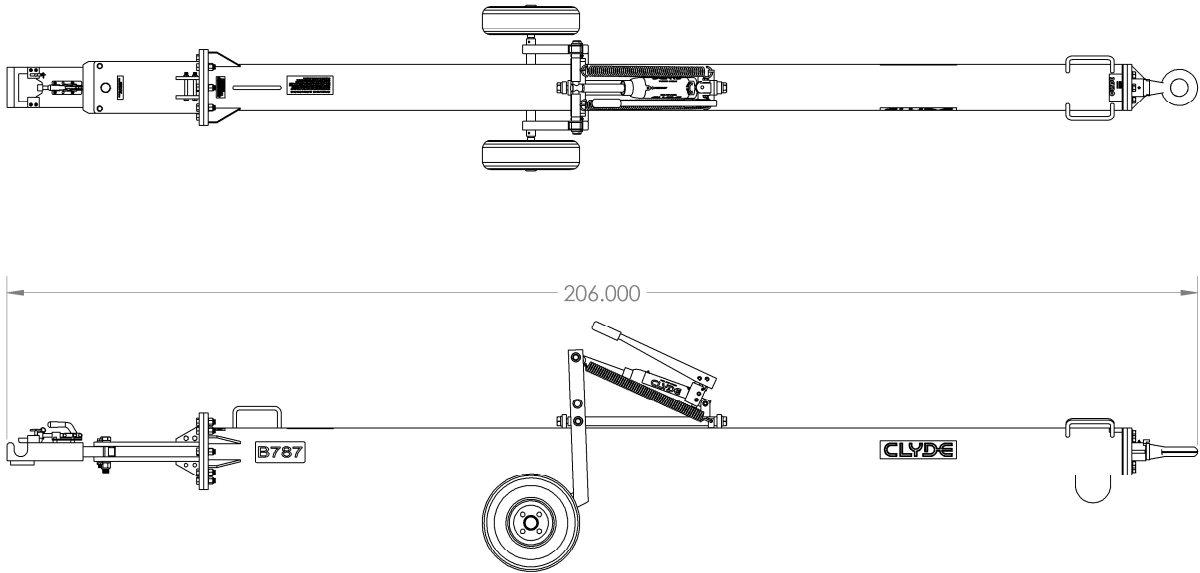

# B787/777 Towbar

Building Quality Ground Support Products Since 1961

- Fully retractable hydraulic running gear for adjustable height
- Safety lock system to avoid separation from aircraft
- Tube made of high strength steel
- Quality shear bolts for aircraft protection
- Durable powder coat finish
- Extra set of shear pins included
- Pneumatic tires

#### Model Fits:

- B787 (All Series)
- B777

# B787/777 Towbar

- Length — 208"
- Width — 26"
- Height — 36"