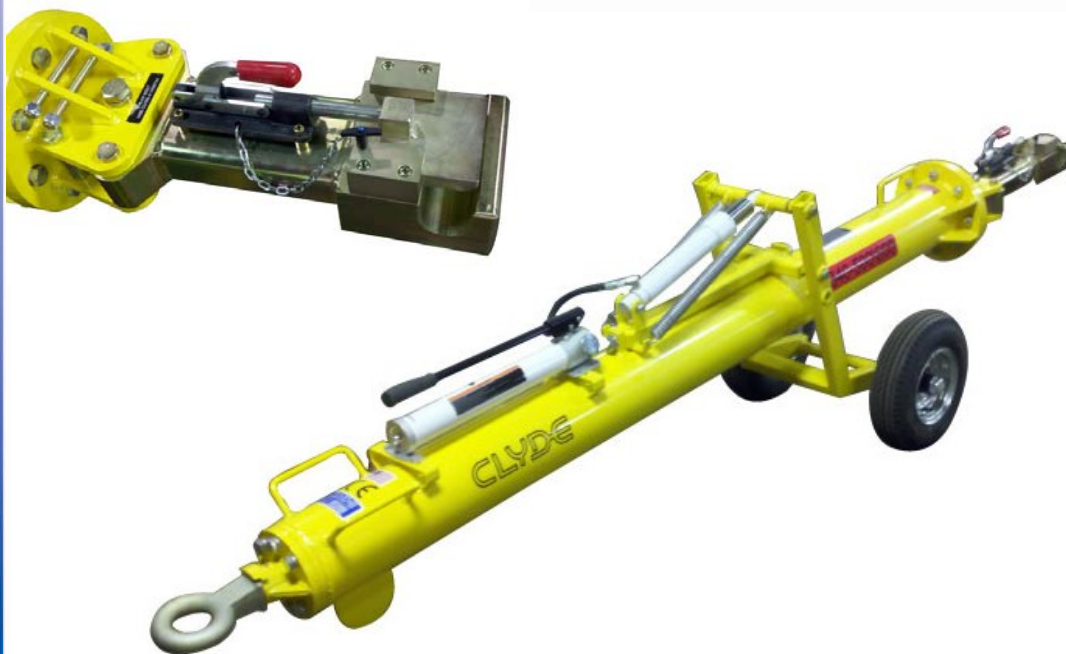

15F2741

# Wide Body Towbar

## Building Quality Ground Support Products Since 1961

- Made of high strength steel
- Fully retractable hydraulic undercarriage for adjustable height
- Safety lock system to avoid separation from aircraft
- Durable powder coat finish
- Quality shear bolts for aircraft protection
- Extra set of shear bolts included
- Pneumatic tires
- Model fits:
  - A340 - 500/600

## Wide Body Towbar