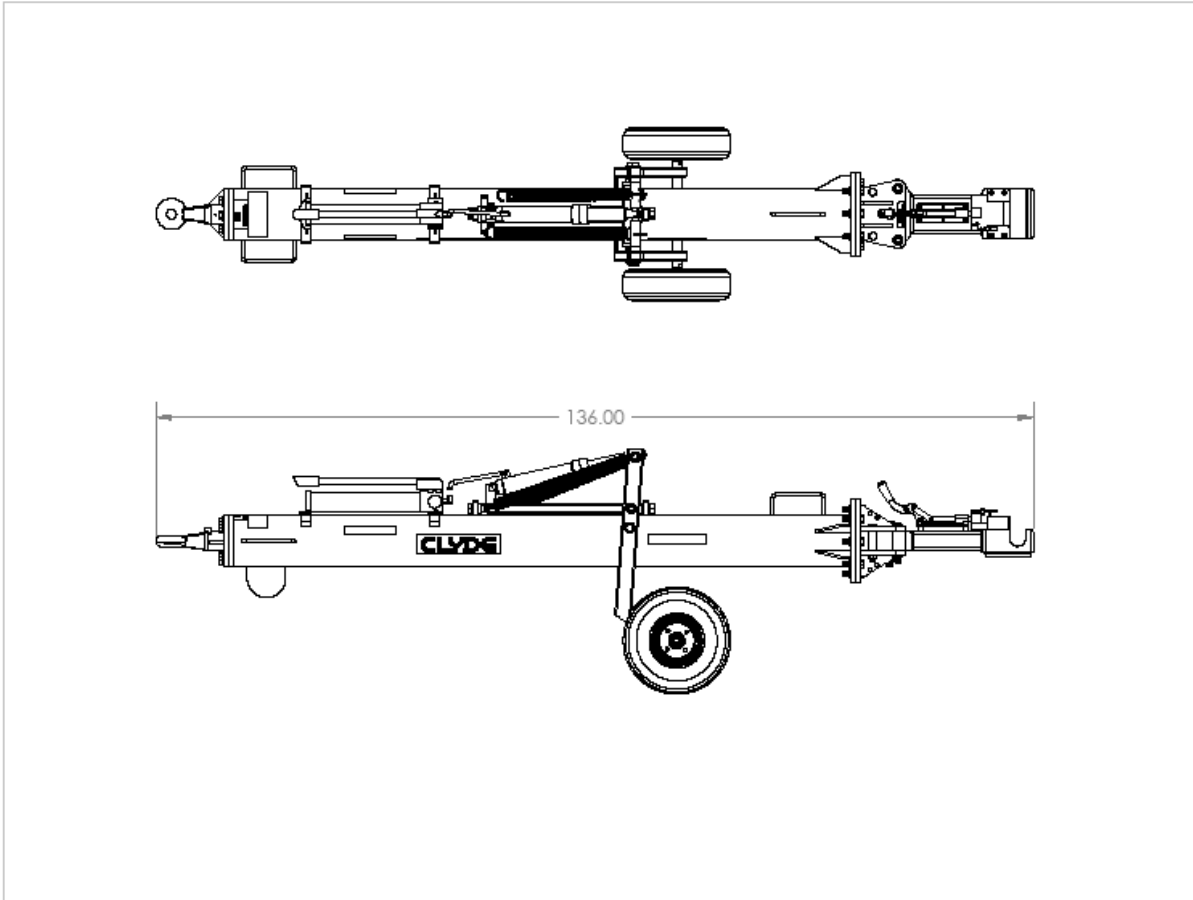

# Wide Body Towbar

## Building Quality Ground Support Products Since 1961

- Made of high strength steel
- Fully retractable hydraulic undercarriage for adjustable height
- Safety lock system to avoid separation from aircraft
- Durable powder coat finish
- Quality shear bolts for aircraft protection
- Extra set of shear bolts included
- Pneumatic tires
- Model fits:
  - A340 - 500/600

## Wide Body Towbar

### Shipping Information

- Shipping Dimensions:
  - Weight - 650 lbs
  - Length - 144"
  - Width - 29"
  - Height - 25"
- Crated Dimensions:
  - Weight - 930 lbs
  - Length - 152"
  - Width - 22"
  - Height - 30"