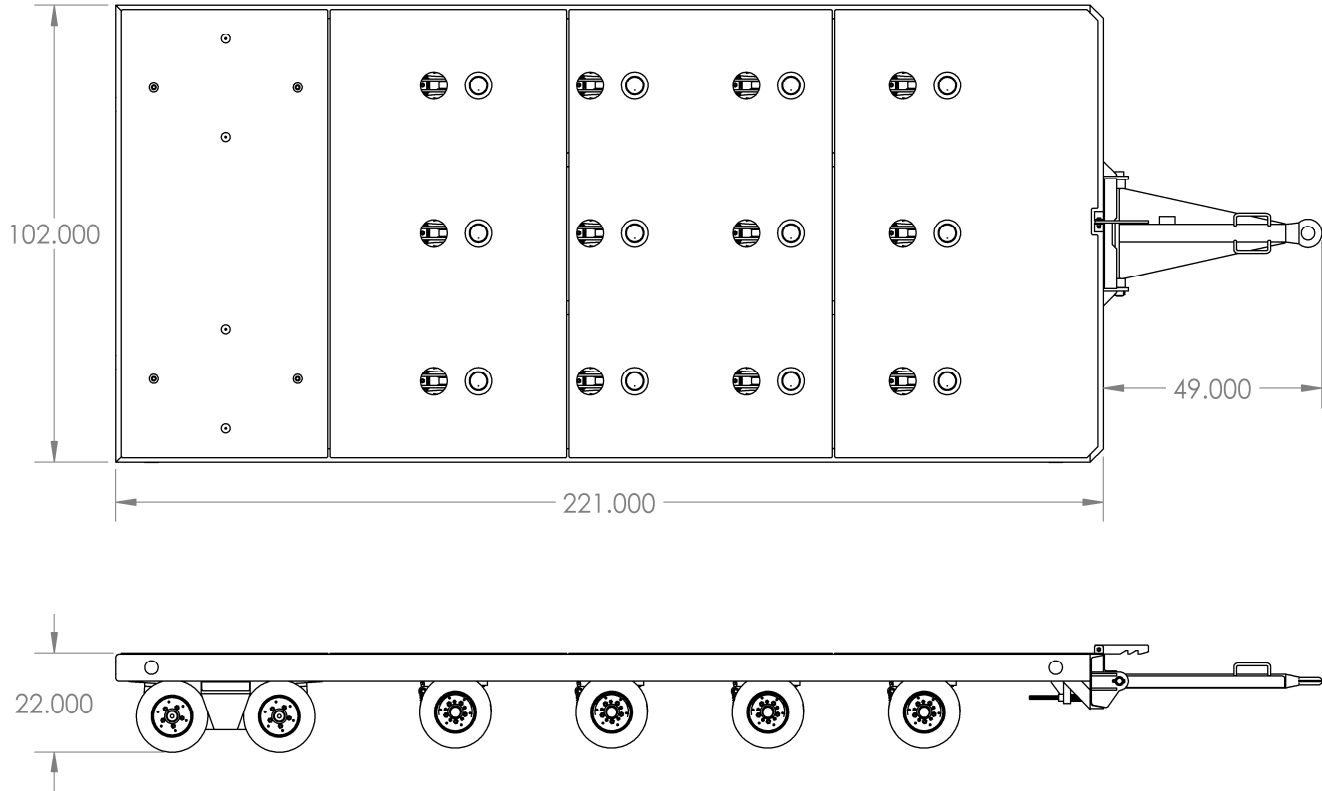

15F3116

Cargo Trailer

Shipping Information

- Weight - 6,450 lbs

CLYDE

Clyde Machines
P.O. Box 194
1150 Hwy 55 N.
Glenwood, MN 56334 USA
(320) 634-4504
(320) 634-4506 Fax

www.clydemachines.com