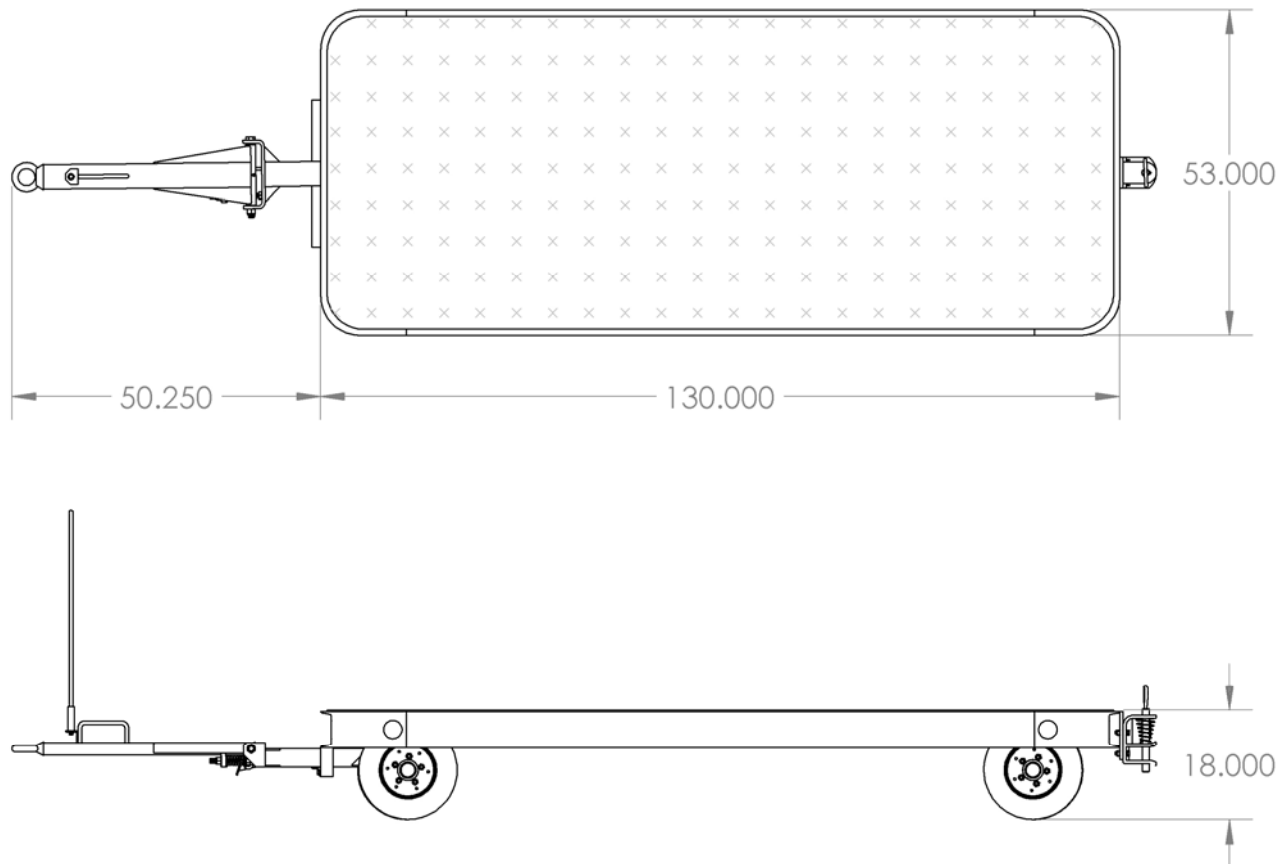

# Warehouse Cart

Building Quality Ground Support Products Since 1961

- Single Ackerman steering
- Towbar actuated brake
- 400 x 8 solid tires
- Epoxy Powder Coat

## Shipping Information

- Shipping Dimensions:
  - Weight - 1200 lbs
  - Length - 172"
  - Width - 53"
  - Height - 44