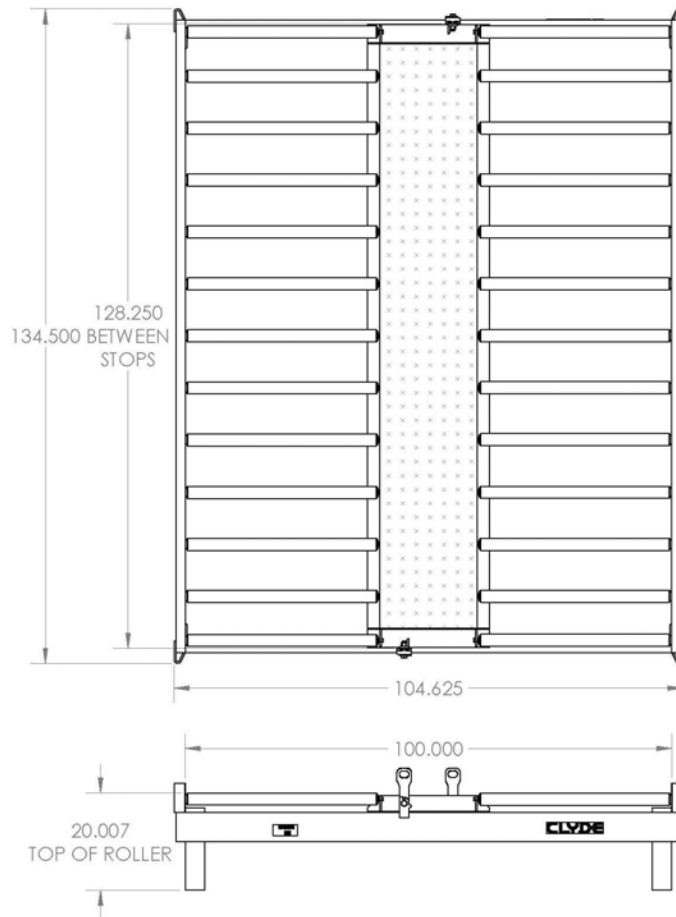

15F2960

Pallet Rack

Building Quality Ground Support Products Since 1961

- Roller Deck for 96" x 125" container
- Loading on 96" side
- Diamond plate walkway
- 15,000 lb capacity
- Options:
 - Forklift tine ways
 - Adjustable legs

CLYDE

Clyde Machines
P.O. Box 194
1150 Hwy 55 N.
Glenwood, MN 56334 USA
(320) 634-4504
(320) 634-4506 Fax

www.clydemachines.com

15F2960

Pallet Rack

* Adjustable leg option

Shipping Information

- Overall Dimensions:
 - Weight - 1100 lbs
 - Length - 134.5"
 - Width - 104.7"
 - Height - 22"