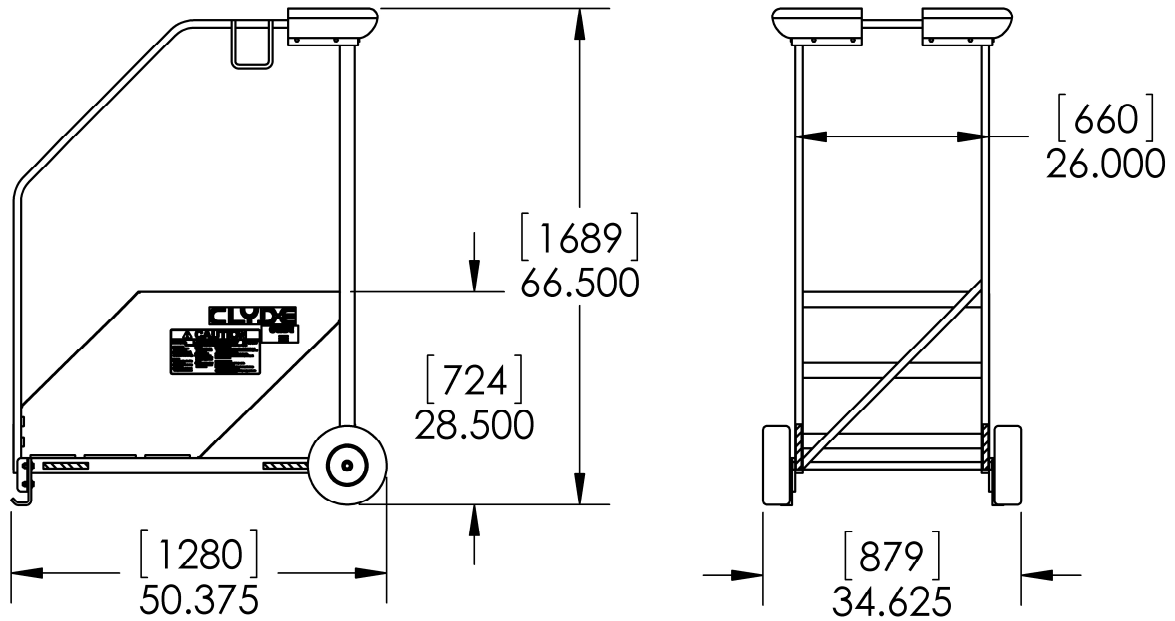

15F3424

GPU/Lav Stand

Building Quality Ground Support Products Since 1961

- Light and easy to maneuver with one person
- Foam filled tires
- Top step height of 66.5"
- Power cord holster
- Replaceable foot pads
- Bumpers to protect aircraft
- Durable powder coat finish

CLYDE

Clyde Machines
P.O. Box 194
1150 Hwy 55 N.
Glenwood, MN 56334 USA
(320) 634-4504
(320) 634-4506 Fax

www.clydemachines.com

15F3424

GPU/Lav Stand

Shipping Information

- Weight - 145 lbs
- Length - 50.5"
- Width - 34.75"
- Height - 66.50"