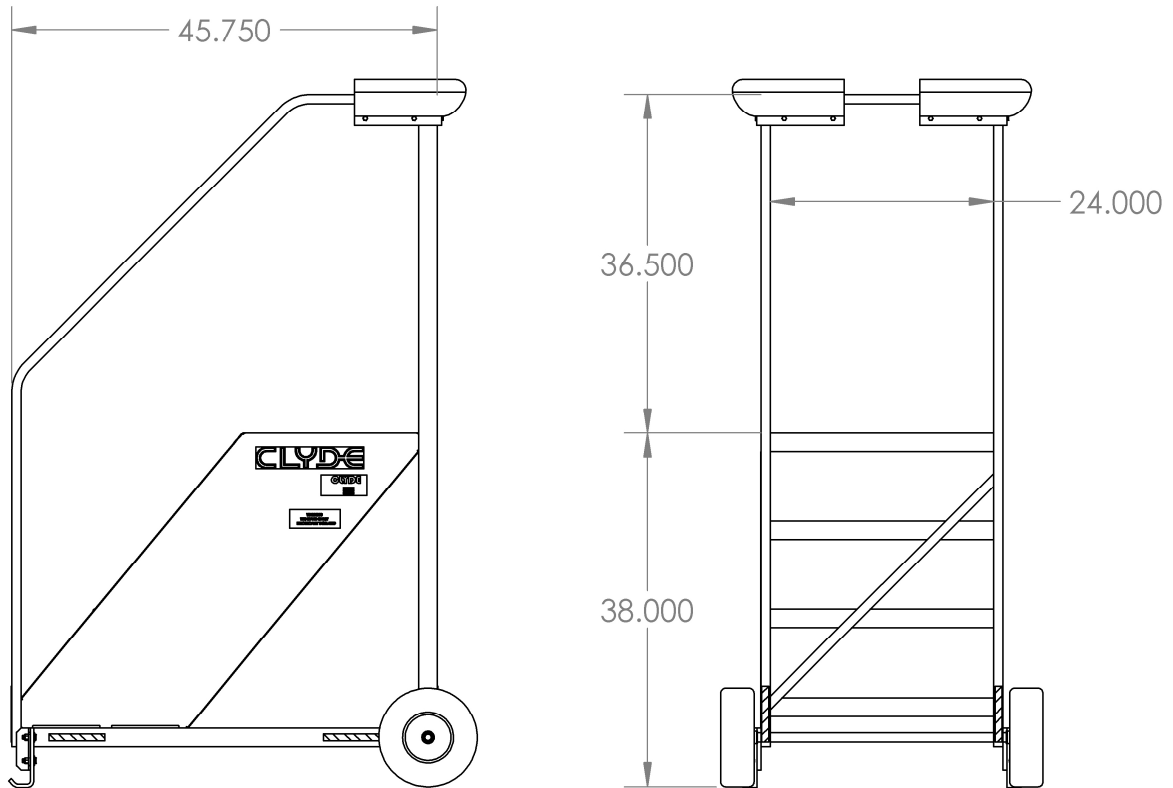

15F3147

Lav Stand

Building Quality Ground Support Products Since 1961

- Light and easy to maneuver with one person
- Foam filled tires
- Top step height of 38"
- Durable powder coat finish

CLYDE

Clyde Machines
P.O. Box 194
1150 Hwy 55 N.
Glenwood, MN 56334 USA
(320) 634-4504
(320) 634-4506 Fax

www.clydemachines.com

15F3147

Lav Stand

Shipping Information

- Weight - 140 lbs
- Length - 50"
- Width - 34.75"
- Height - 76.5"

CLYDE

Clyde Machines
P.O. Box 194
1150 Hwy 55 N.
Glenwood, MN 56334 USA
(320) 634-4504
(320) 634-4506 Fax