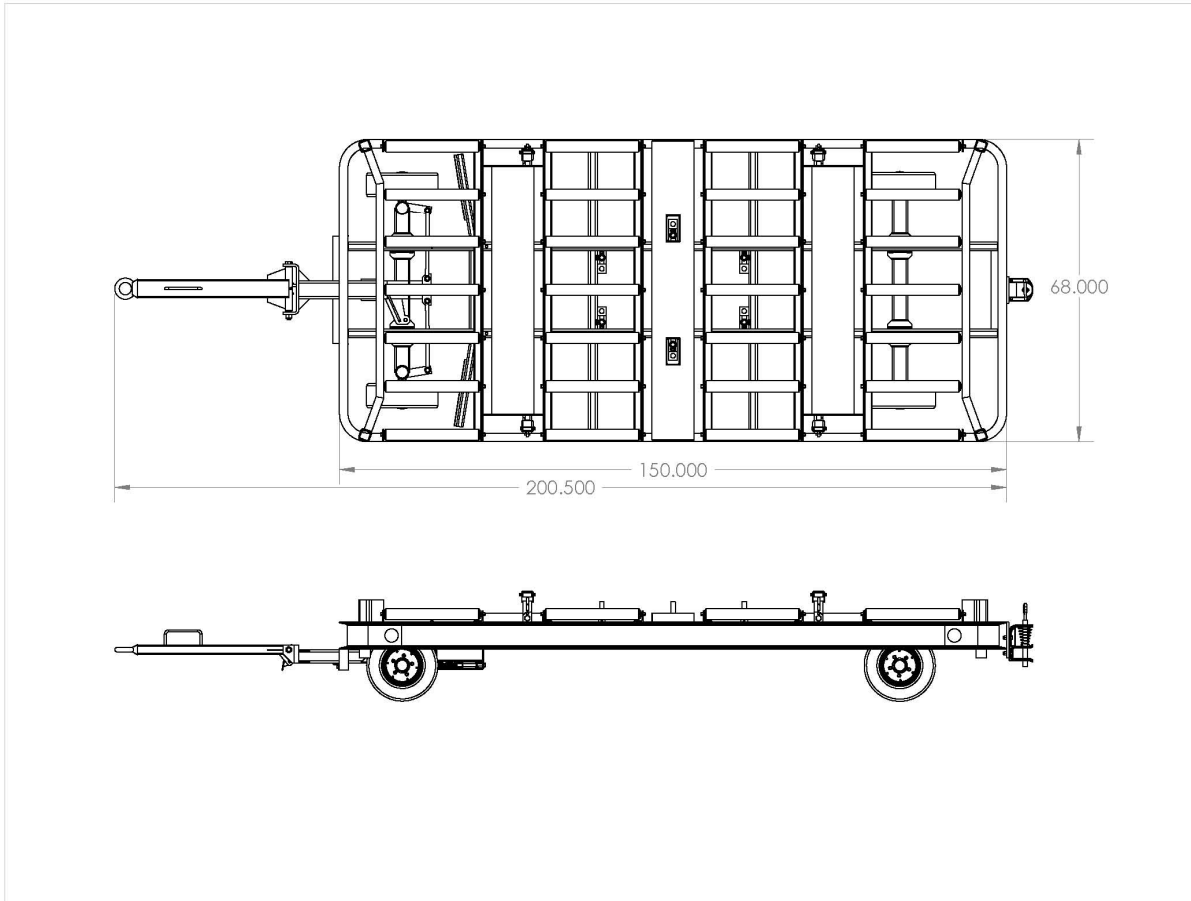

15F2890 & 15F2896

Double Container Trailer

Building Quality Ground Support Products Since 1961

- Cargo capacity - 7,000 lbs
- Pallet capacity - (2) LD-3 or (1) LD-11 or (1) LD-8
- Towbar actuated brakes
- Single Ackerman steering (15F2890)
- Double Ackerman steering (15F2896)
- (28) 2 1/2" dia. Rollers
- Spring loaded vertical restraints
- End guides at front and rear
- Tires are 400 x 8 solid
- Two walkways of 9 1/2" wide grip strut
- Optional LD2 stops

CLYDE

Clyde Machines
P.O. Box 194
1150 Hwy 55 N.
Glenwood, MN 56334 USA
(320) 634-4504
(320) 634-4506 Fax

www.clydemachines.com

15F2890 & 15F2896

Double Container Trailer

Shipping Information

- Weight - 1540 lbs
- Overall length (towbar up) - 167"
- Overall length (towbar down) - 180"
- Overall Width - 68"
- Overall Height - 20 1/2"
- Bed Length - 150"
- Bed Width - 68"