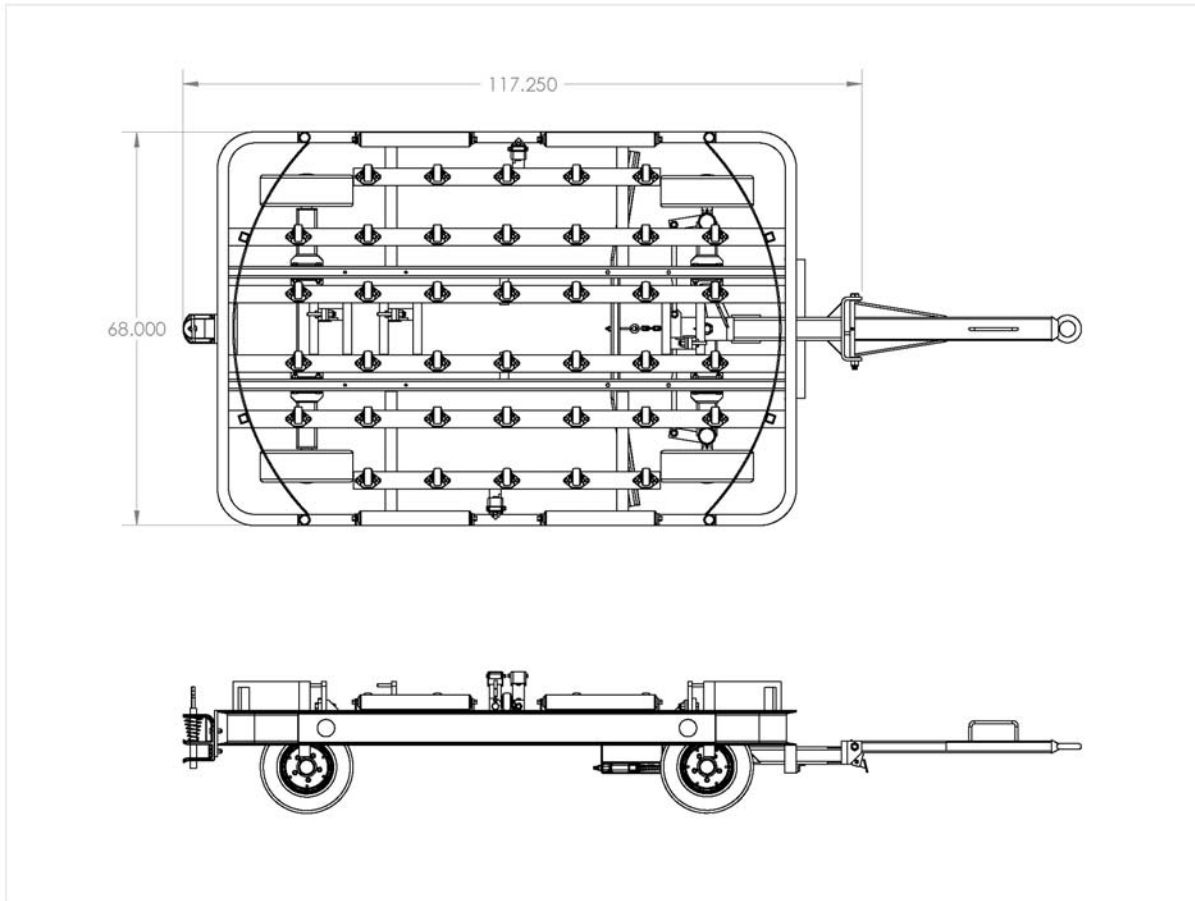

15F2790 & 15F2795

Container Trailer

Building Quality Ground Support Products Since 1961

- Capacity — LD1, LD2, and LD3 (Max 3500 lbs.)
- Two wheel steering (15F2790)
- Four wheel steering (15F2795)
- Containers rotate without complicated mechanisms = less maintenance
- Trailers are stackable for easy storage and safe shipping
- Towbar activated parking brake
- Lead on rollers on both sides for easy loading

CLYDE

Clyde Machines
P.O. Box 194
1150 Hwy 55 N.
Glenwood, MN 56334 USA
(320) 634-4504
(320) 634-4506 Fax

www.clydemachines.com

15F2790 & 15F2795

Container Trailer

Shipping Information

- Shipping Dimensions:
 - Length — 100"
 - Width — 68"
 - Height — 24"
 - Weight— 1150 lbs.