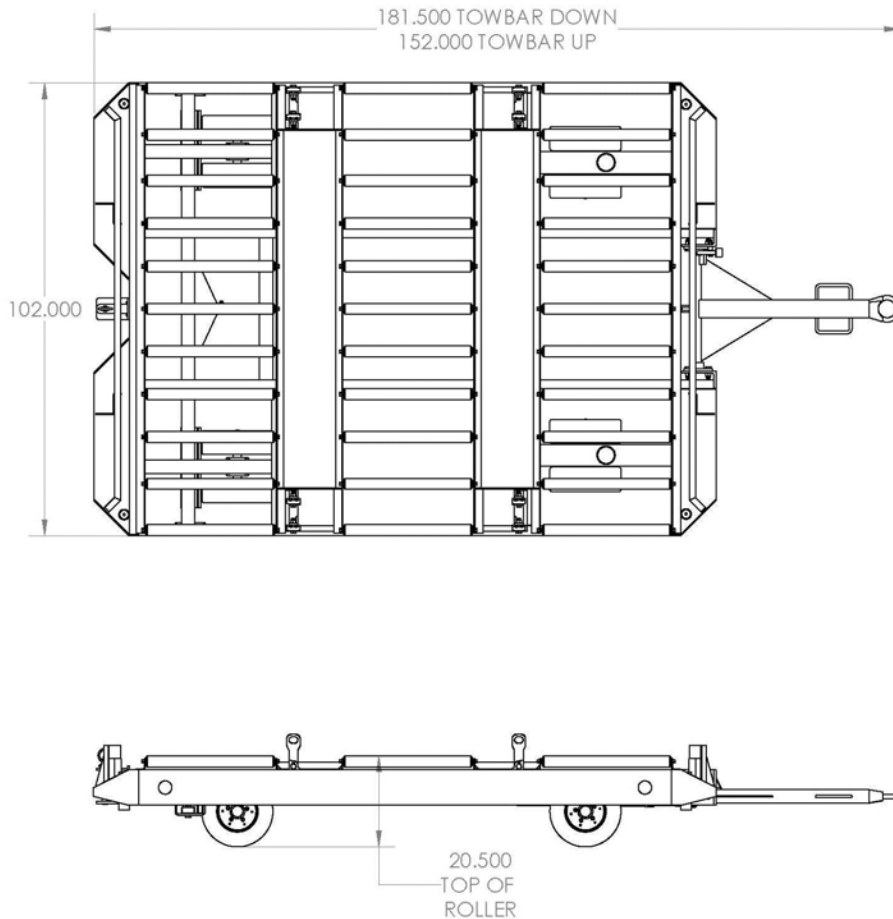

# Roller Deck Pallet Trailer

Building Quality Ground Support Products Since 1961

- Cargo capacity 15,000 lbs
- Pallet capacity 96" x 125" and 88" x 125"
- Grip strut walkways
- Spring loaded tip-up stops
- Towbar actuated brakes
- Rear hitch is an E-type, spring loaded pin unit (Other hitches are available upon request)
- Dual front wheel swivel casters with dual rear wheels
- Ridged front casters

## Shipping Information

- Dimensions:
  - Weight - 2400 lbs
  - Length - 181.5" (towbar down)
  - Length - 152" (towbar up)
  - Height - 23"
  - Width - 102"