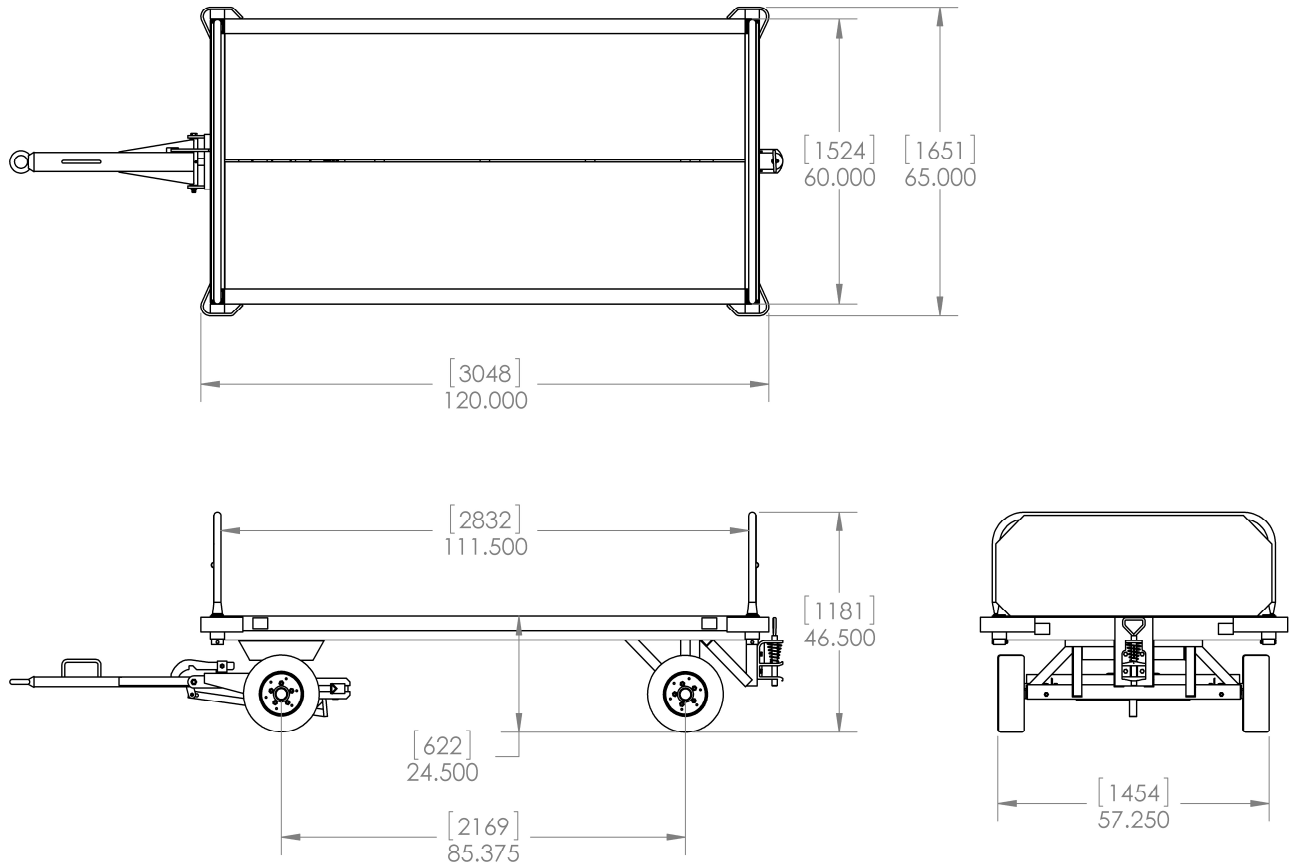

15F3500

Baggage Cart

Building Quality Ground Support Products Since 1961

- 5' x 10' open cart
- Removable end panels
- 8,000 lb capacity with Standard Solid Tires
- Pneumatic tire option, reduces capacity to 4,000 lbs
- E-type rear hitch
- Towbar actuated parking brake
- V - floor
- 2" dia. 5th wheel spindle with Timken bearings
- Durable powder coat finish

CLYDE

Clyde Machines
P.O. Box 194
1150 Hwy 55 N.
Glenwood, MN 56334 USA
(320) 634-4504
(320) 634-4506 Fax

www.clydemachines.com

15F3500

Baggage Cart

Shipping Information

- Weight - 1025 lbs
- Width - 65"
- Height - 24 1/2" w/o side panels
46 1/2" w/ side panels
- Length - 144" towbar up
164" towbar down