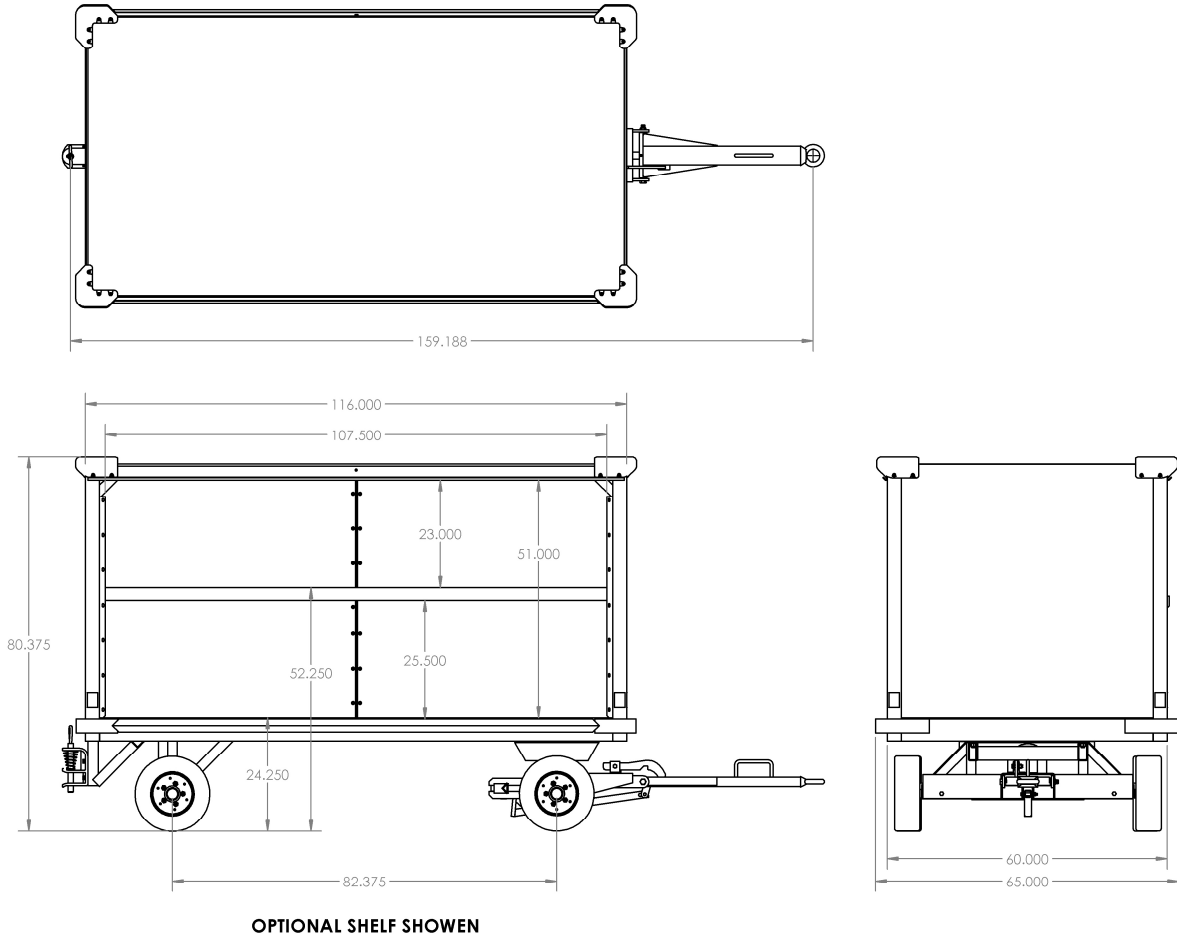

15F3400

Baggage Cart

Building Quality Ground Support Products Since 1961

- 8,000 lb capacity with Standard Solid Tires
- Pneumatic tire option, reduces capacity to 4,000 lbs
- 5' x 10' box
- Box configurations:
 - Both sides open or right or left hand open.
- Optional center shelf
- Fifth wheel steering with towbar actuated parking brake
- Rear hitch is E - type
- Reinforced vinyl curtains

CLYDE

Clyde Machines
P.O. Box 194
1150 Hwy 55 N.
Glenwood, MN 56334 USA
(320) 634-4504
(320) 634-4506 Fax

www.clydemachines.com

15F3400

Baggage Cart

Shipping Information

- Weight:
 - 1560 lbs.
- Shipping dimensions:
 - Length — 145" (Towbar up)
 - Width — 65"
 - Height — 78.5"