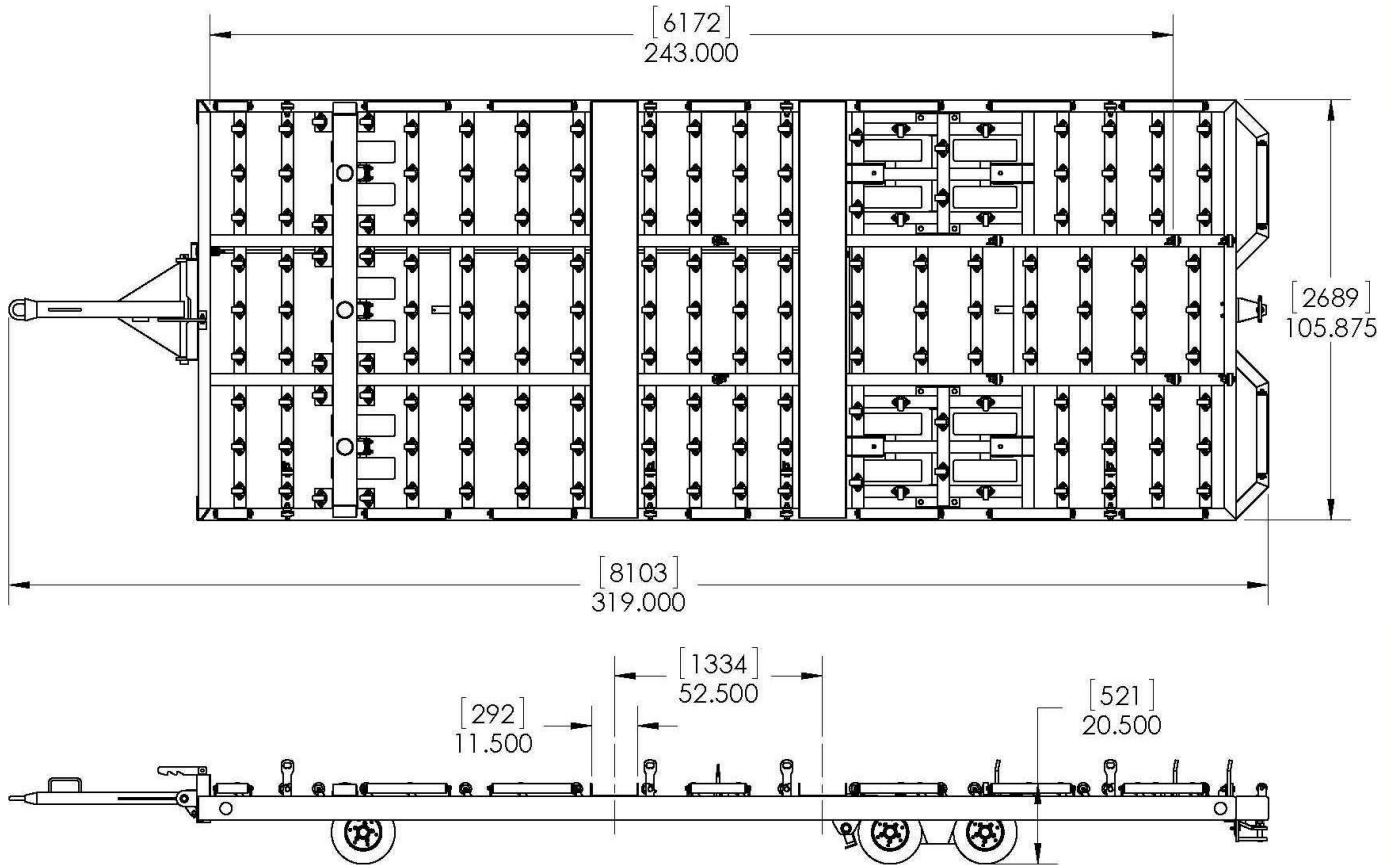

# 20' Pallet Trailer

Building Quality Ground Support Products Since 1961

- Cargo Capacity 30,000 lbs.
- Pallet capacity — (2) 96" x 125" or (1) 96" x 240"
- Triple front caster wheels
- (4) sets of dual rear wheel on tandem axels
- Towbar actuated rear brakes
- Forklift Tine ways from side-to-side
- Stops are manual actuated and spring loaded
- Heavy duty rear hitch
- Side or End load
- 2.5" lead on rollers
- 400 x 8.00 x 3.75 solid rubber tires

## Shipping Information

- Empty Weight: 4800 lbs.
- Dimensions:
  - Overall Length — 319" (Towing pole down)
  - Overall Length — 283" (Towing pole up)
  - Overall Width — 106"
  - Bed Length — 250"
  - Bed Width — 100"
  - Height — 24"